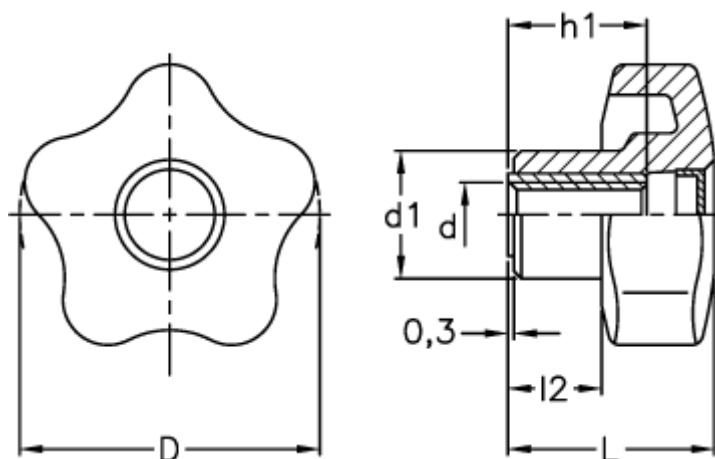

Data Sheet

Article number: 23020698442

Description: E+G Lobe knob
VCT.32 B-M6-C2, orange cap

Measures

D	= 32
d1	= 15
d 6H	= M6
h1	= 12
L	= 23.0
l2	= 10